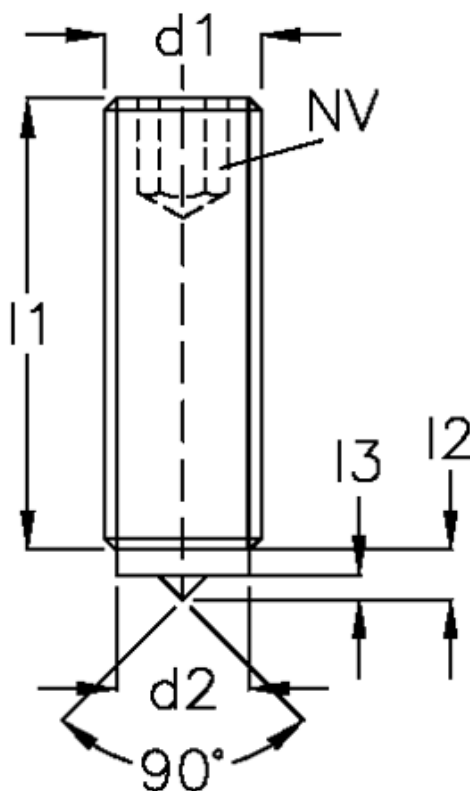

Article number: 20032608

Description: E+G Grub screw
GN 913.2-M5-12-B

Measures

$d_1 = M5$

$d_2 = 3$

$l_1 = 12$

$l_2 = 1.0$

$l_3 = 0.5$

$NV = 2.5$